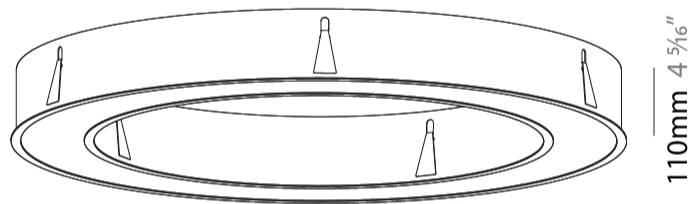

GENERAL

Series: Glorious
 Subseries: Glorious
 Brand: Prolicht
 Division: Architectural
 Mounting Type: Recessed
 Mounting Location: Ceiling
 Subcategory: Ambient

PHYSICAL

Shape: Round
 Diameter (mm): 1270
 Diameter (in): 50
 Height (mm): 110
 Height (in): 4 ⁵/₁₆
 Min. Recessing Depth (mm): 120
 Min. Recessing Depth (in): 4 ³/₄
 Light Distribution: Direct
 Weight (kg): 15.446
 Weight (lbs): 34.05
 Diffuser: PMMA - Opal or Micro-Prism
 Fixture Finish: SSR / BKV / CWI / CRY / HAB / LAG / UFT / ITA / RUA / RUR / MIC / FTG / MYG / TWT / LOD / PUS / FRO / FUP / KIA / POP / BLS / SPG / MEY / GOH / GUM / CHC / COM / ABZ / JAG / OBR / MOS / ROR
 Fixture Material: Aluminum
 Cut-out Measurements: 1260mm / 49 5/8" x 940mm / 37"

PROJECT
TYPE
SPECIFIER
QUANTITY
DATE

Ø 928mma 36 ⁹/₁₆"

Ø 1270mm 50 "

110mm 4 ⁵/₁₆"

1260mm x 940mm
49 ⁵/₈" x 37"

120mm
4 ³/₄"

10 - 15mm
³/₈" - ⁹/₁₆"

A37507-

GENERAL

Series: Glorious
 Subseries: Glorious Quantum
 Brand: Prolicht
 Division: Architectural
 Mounting Type: Recessed
 Mounting Location: Ceiling
 Subcategory: Ambient

PHYSICAL

Shape: Square
 Length (mm): 1122
 Length (in): 44 ³/₁₆
 Width (mm): 1122
 Width (in): 44 ³/₁₆
 Height (mm): 150
 Height (in): 5 ⁷/₈
 Min. Recessing Depth (mm): 160
 Min. Recessing Depth (in): 6 ⁵/₁₆
 Light Distribution: Direct
 Weight (kg): 16.085
 Weight (lbs): 35.39
 Diffuser: PMMA - Opal or Micro-Prism
 Fixture Finish: SSR / BKV / CWI / CRY / HAB / LAG / UFT / ITA / RUA / RUR / MIC / FTG / MYG / TWT / LOD / PUS / FRO / FUP / KIA / POP / BLS / SPG / MEY / GOH / GUM / CHC / COM / ABZ / JAG / OBR / MOS / ROR
 Fixture Material: Aluminum