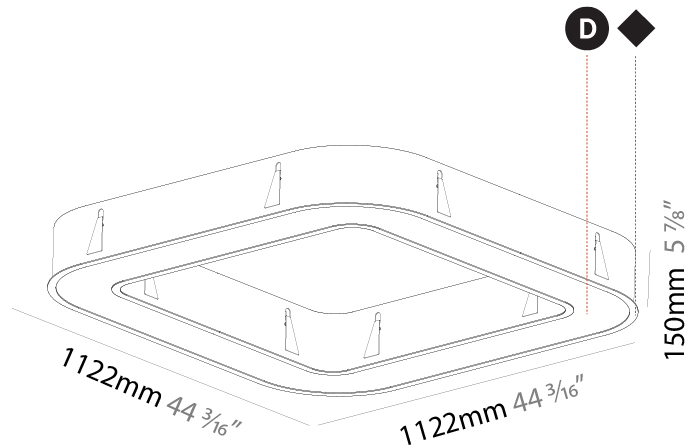

GENERAL

Series: Glorious
Subseries: Glorious Quantum
Brand: Prolicht
Division: Architectural
Mounting Type: Recessed
Mounting Location: Ceiling
Subcategory: Ambient

PHYSICAL

Shape: Square
Length (mm): 1122
Length (in): 44 ³/₁₆
Width (mm): 1122
Width (in): 44 ³/₁₆
Height (mm): 150
Height (in): 5 ⁷/₈
Min. Recessing Depth (mm): 160
Min. Recessing Depth (in): 6 ⁵/₁₆
Light Distribution: Direct
Weight (kg): 16.085
Weight (lbs): 35.39
Diffuser: PMMA - Opal or Micro-Prism
Fixture Finish: SSR / BKV / CWI / CRY / HAB / LAG / UFT / ITA / RUA / RUR / MIC / FTG / MYG / TWT / LOD / PUS / FRO / FUP / KIA / POP / BLS / SPG / MEY / GOH / GUM / CHC / COM / ABZ / JAG / OBR / MOS / ROR
Fixture Material: Aluminum

ELECTRICAL

Lamp Type: LED (Zhaga Standard)
Input Wattage (W): 60
Total Output Wattage (W): 48 / 38.4 (3500K)
Dimming: Non-Dimming / Phase Dimming (120Vac only) / 0-10V Dimming
Driver Included: Yes
Driver Location: Integrated
Driver Type: Constant Current - 120 / 277Vac
Driver Class: Class 2
Input Voltage (V): 120 - 277
Constant Current (MA): 350 / 1200 (3500K)

LED

Color Temperature (°K): 3000 / 3500 / 4000
Max. Delivered Lumen (lm): 5540 / 5733 / 5850
CRI: >80 CRI
Efficiency (%): 65
Lamp Life (hrs): 50000

OPTICAL

RATINGS AND CERTIFICATIONS

Certified By: Certified for North American Standards
IP rating: IP20